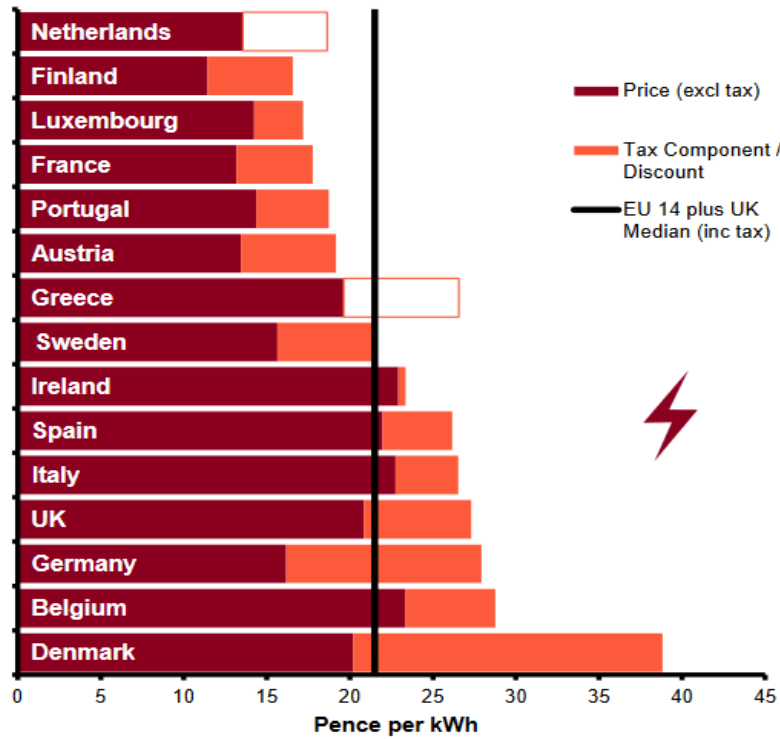

Chart 5.5: Domestic electricity prices January to June 2022, EU14 + UK

Chart 5.6: Domestic gas prices January to June 2022, EU14 + UK